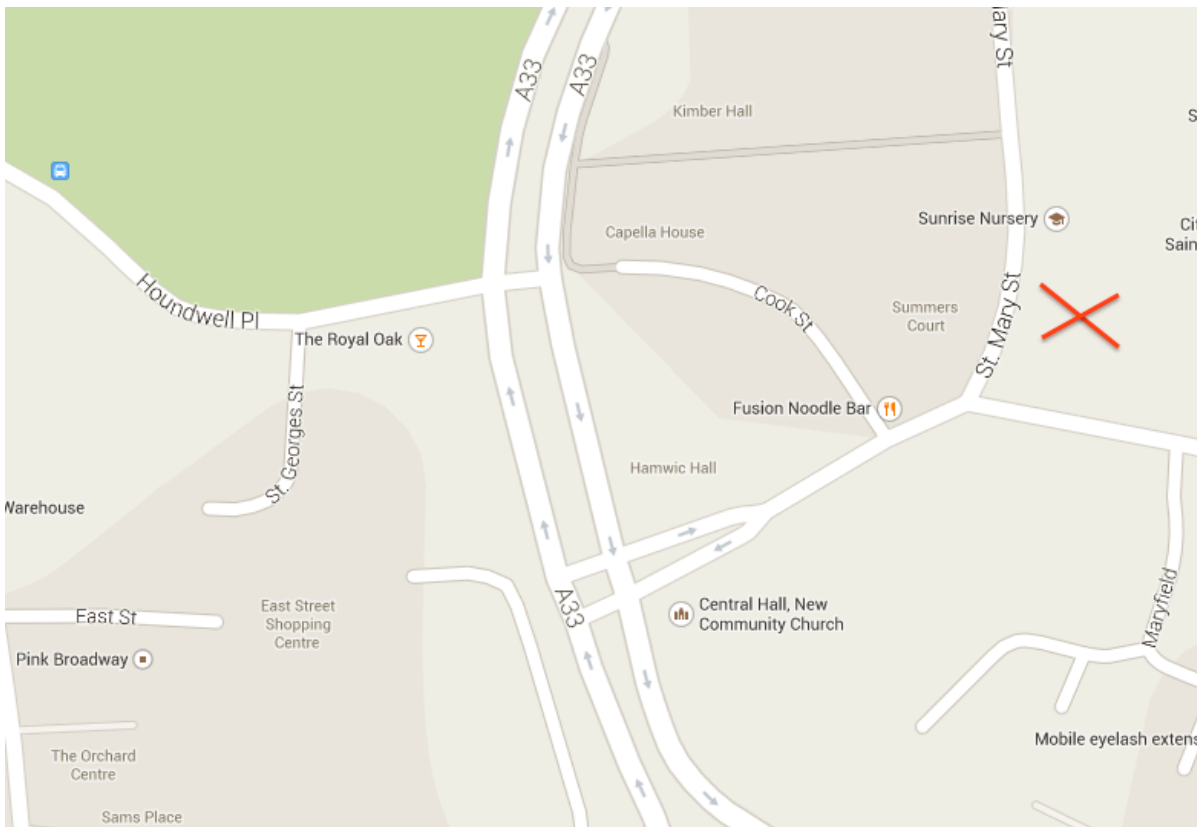

1. Hamwic Hall car park – enter via Cook Street.

Free parking on Sundays from 9.30am - 12.30pm (25 spaces).

(Only available outside of Solent University term times).

2. St Mary's Church car park – enter via St Mary Street.

Free parking on Sundays until 1pm.

3. Hyde Martlet car park – enter via the dual carriageway (A33).

Free parking on Sunday mornings (18 spaces).

The car parking area is underneath the 'Hyde Group' sign.