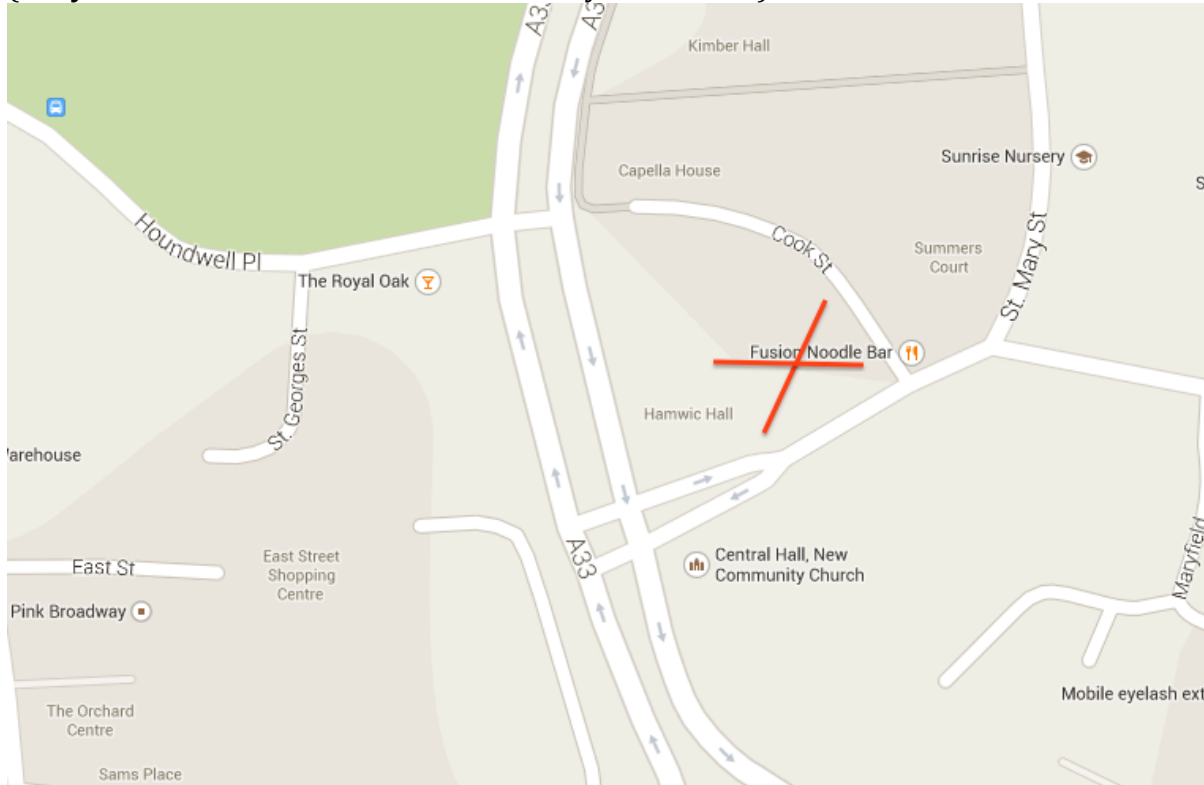

1. Hamwic Hall car park – enter via Cook Street.

Free parking on Sundays from 9.30am - 12.30pm (25 spaces).

(Only available outside of Solent University term times).

2. St Mary's Church car park – enter via St Mary Street.

Free parking on Sundays until 1pm.

3. Hyde Martlet car park – enter via the dual carriageway (A33).

Free parking on Sunday mornings (18 spaces).

The car parking area is underneath the 'Hyde Group' sign.